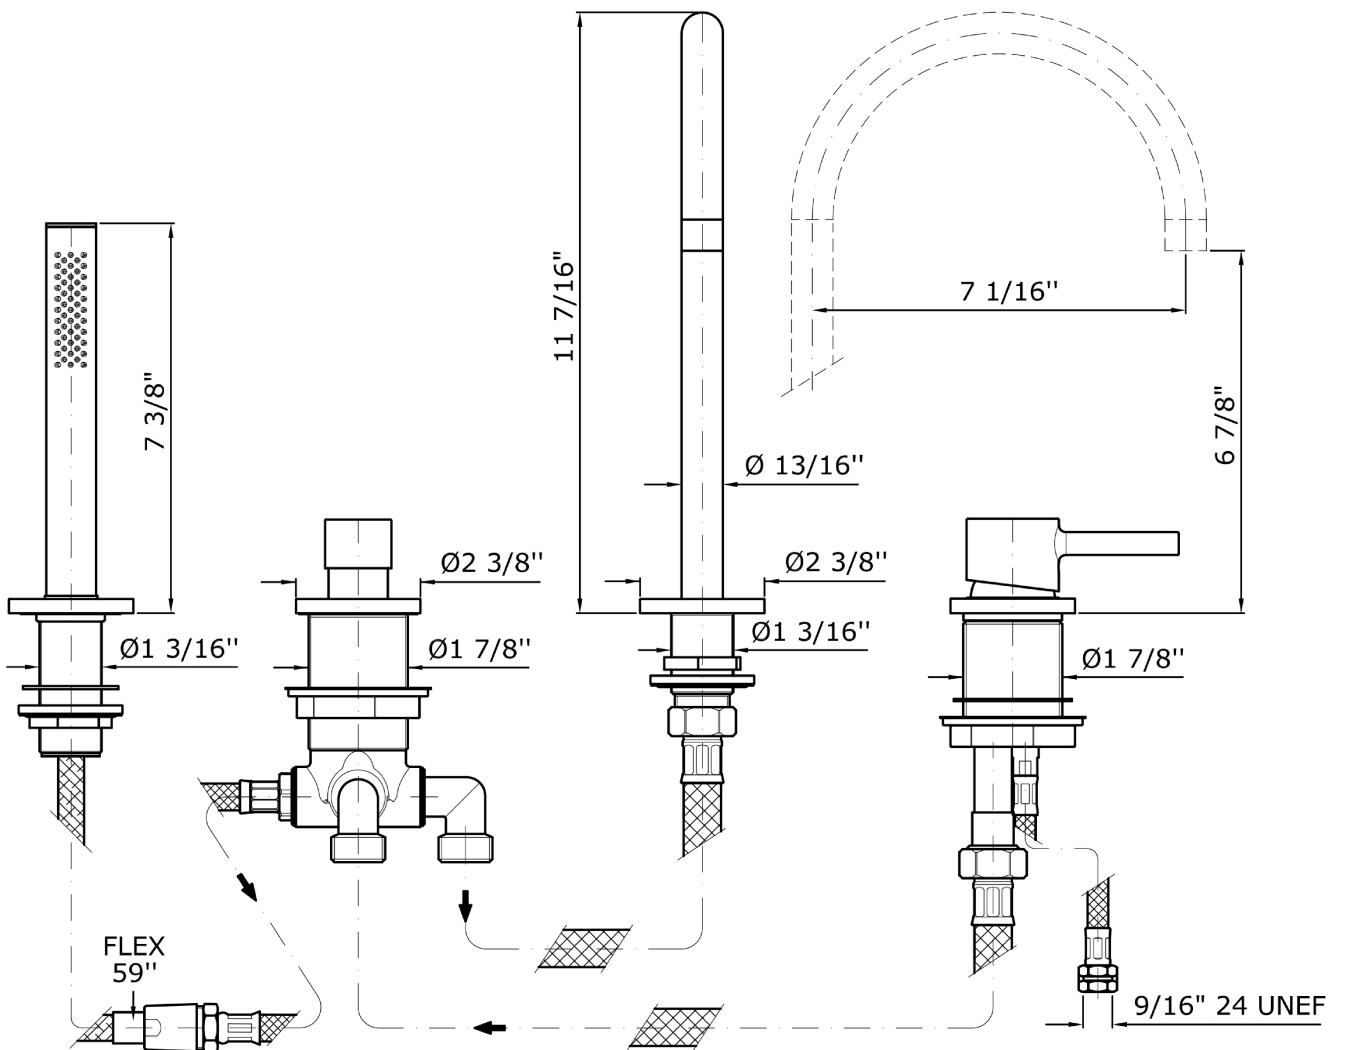

Brand ZUCCHETTI

n/a

PAN S

ZPA513.1950 4 hole bath tub single lever mixer

4 hole bath tub single lever mixer, fixed spout, pull out shower Z94727, flexible hose 59".
Spout projection 7 1/16".
Water flow restricted to 2,4 GPM (handshower)

Handshower Z94177.1900 on finishing versions.

Brand ZUCCHETTI

n/a

PAN S

ZPA513.1950

Finishes

Chrome

Brushed Nickel

R6

Pearl salvia

V7

Matt mirto

V8

Note / Notes

PAN S

ZPA513.1950 Overall Drawing

Brand ZUCCHETTI

n/a

PAN S

ZPA513.1950 Weights and Sizes

Weight (lb)	5,00 (Kg)	11,02 (lb)
Volume test (dc3) - (in3)	15,98 (dc3)	975,16 (in3)
h (mm) - (in)	90,00 (mm)	3,54 (in)
L1 (mm) - (in)	335,00 (mm)	13,19 (in)
L2 (mm) - (in)	530,00 (mm)	20,87 (in)