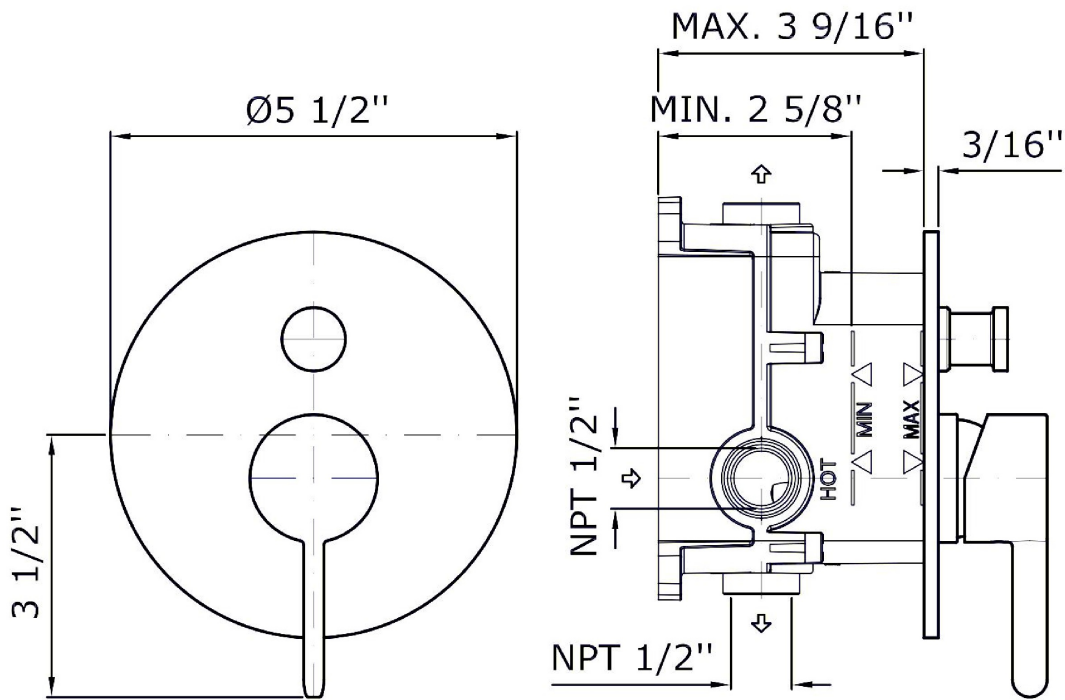

ISY22

ZIS775.1900 Overall Drawing