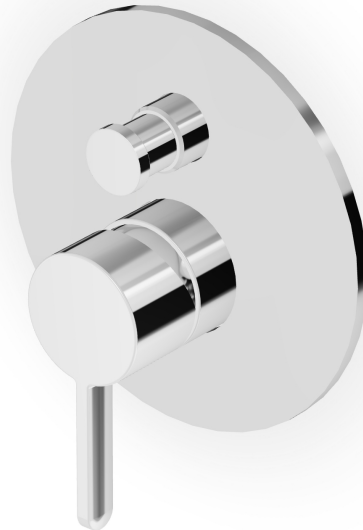

## ISY22

ZIS775.1900

Built-in single lever bath-shower mixer.

Built-in single lever bath-shower mixer with automatic diverter.

R96715.1900

Built in part

Brand ZUCCHETTI

n/a