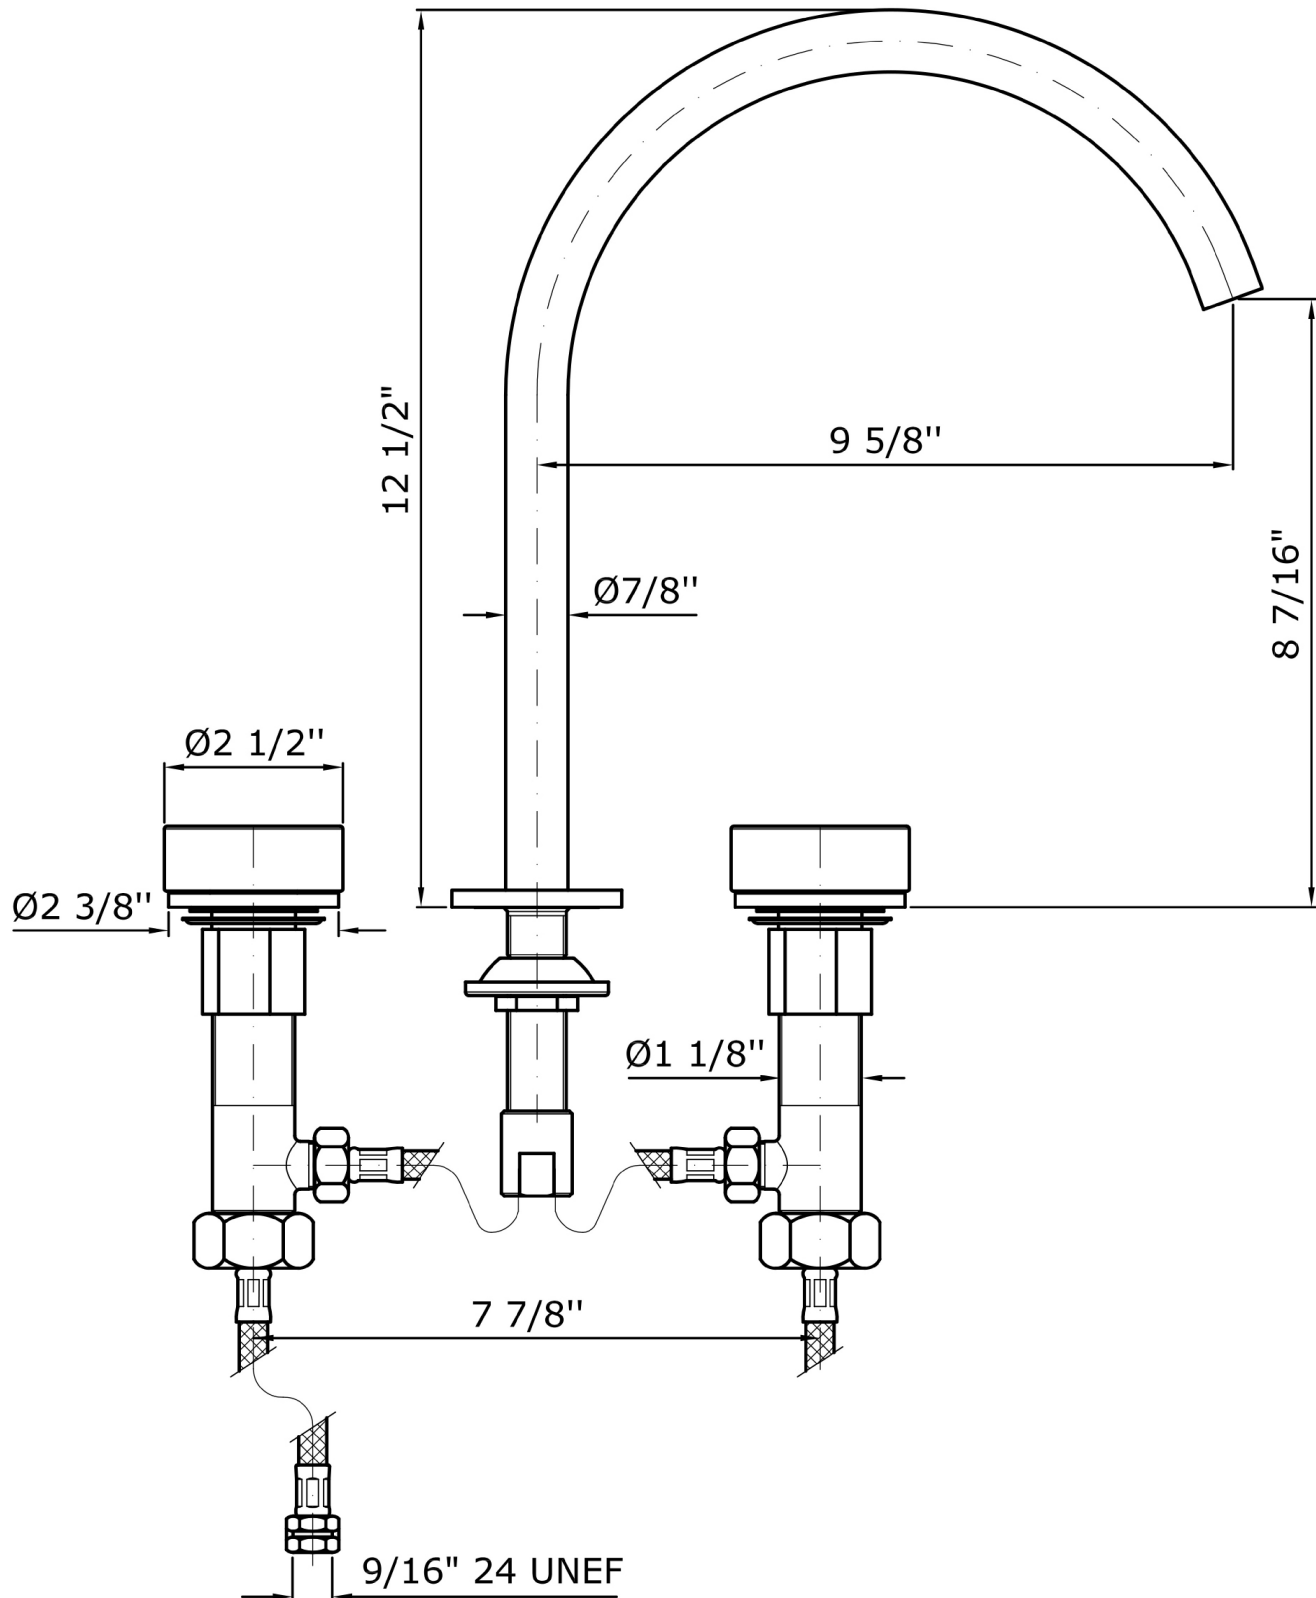

ISY22

ZIS6341.1880C50 Overall Drawing