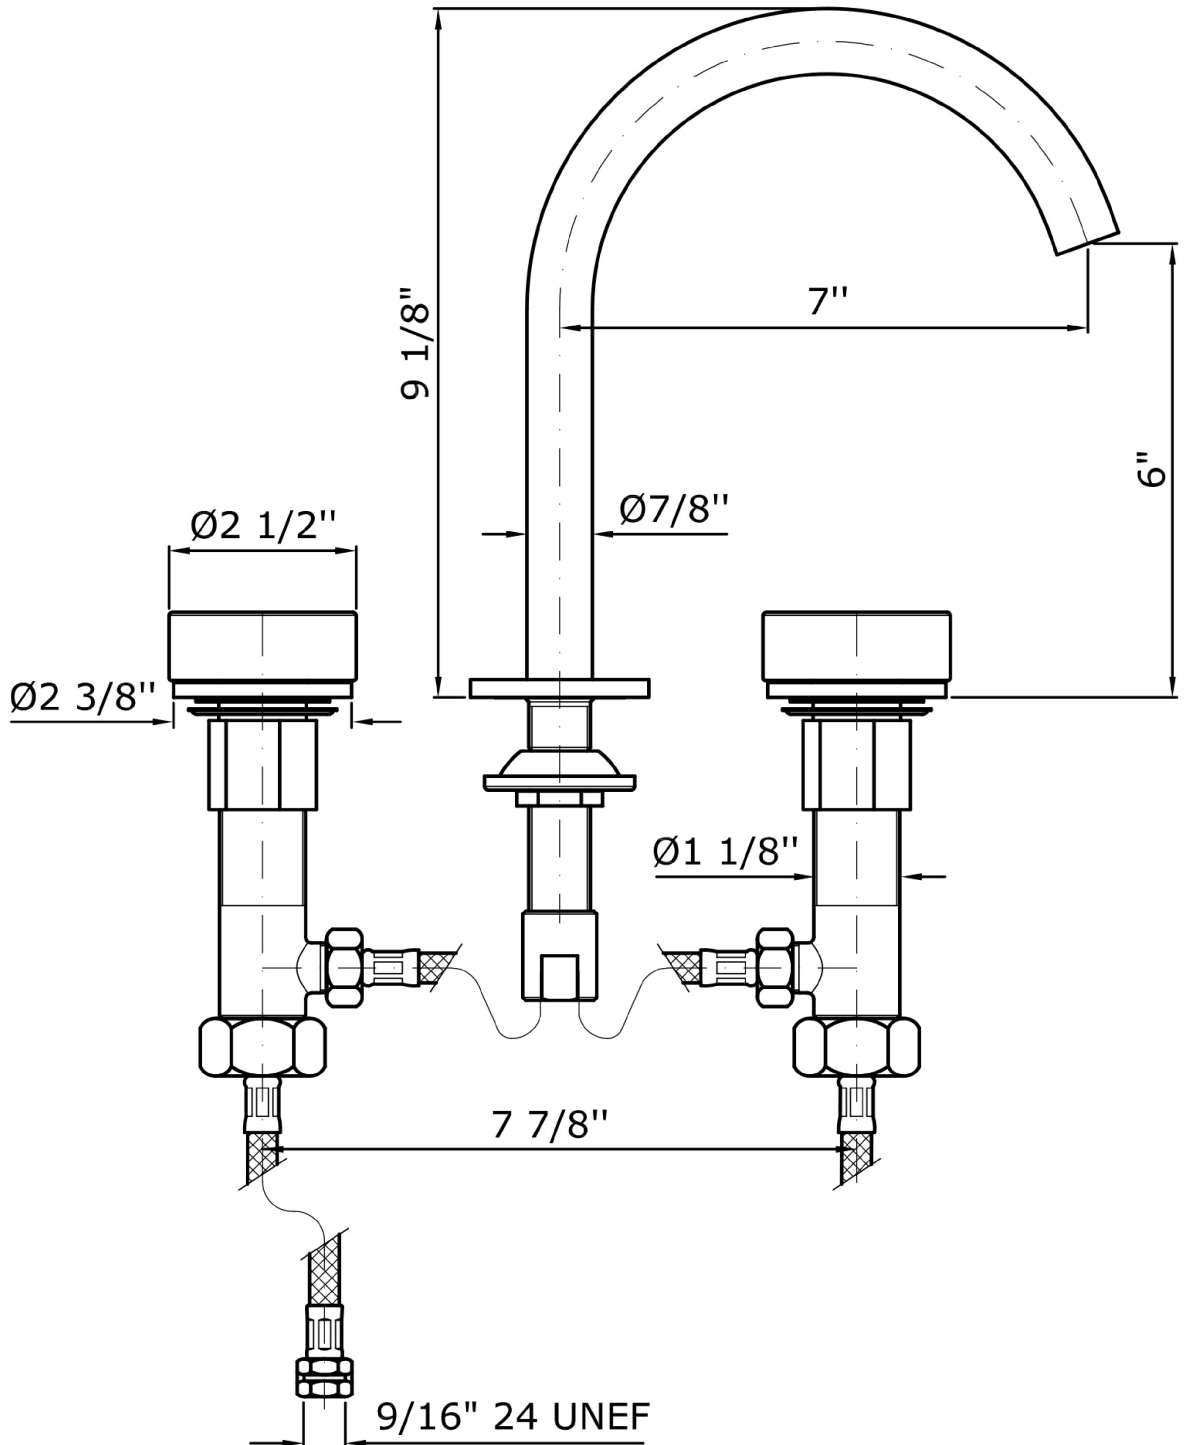

Brand ZUCCHETTI

n/a

ISY22

ZIS6340.1880C50 3 hole basin mixer. Green Aver marble handles.

3 hole basin mixer, aerator, flexible tails, swivel spout or lockable during installation. Without pop-up waste. Spout projection 7".

Green Aver marble handles.

Water flow restricted to: 1,2 GPM

Brand ZUCCHETTI

n/a

ISY22

ZIS6340.1880C50Finishes

C50

Metal Black

Note / Notes

ISY22

ZIS6340.1880C50 Overall Drawing

Brand ZUCCHETTI

n/a

ISY22

ZIS6340.1880C50Weights and Sizes

Weight (lb)	1,75 (Kg)	3,86 (lb)
Volume test (dc3) - (in3)	11,01 (dc3)	671,87 (in3)
h (mm) - (in)	90,00 (mm)	3,54 (in)
L1 (mm) - (in)	335,00 (mm)	13,19 (in)
L2 (mm) - (in)	365,00 (mm)	14,37 (in)