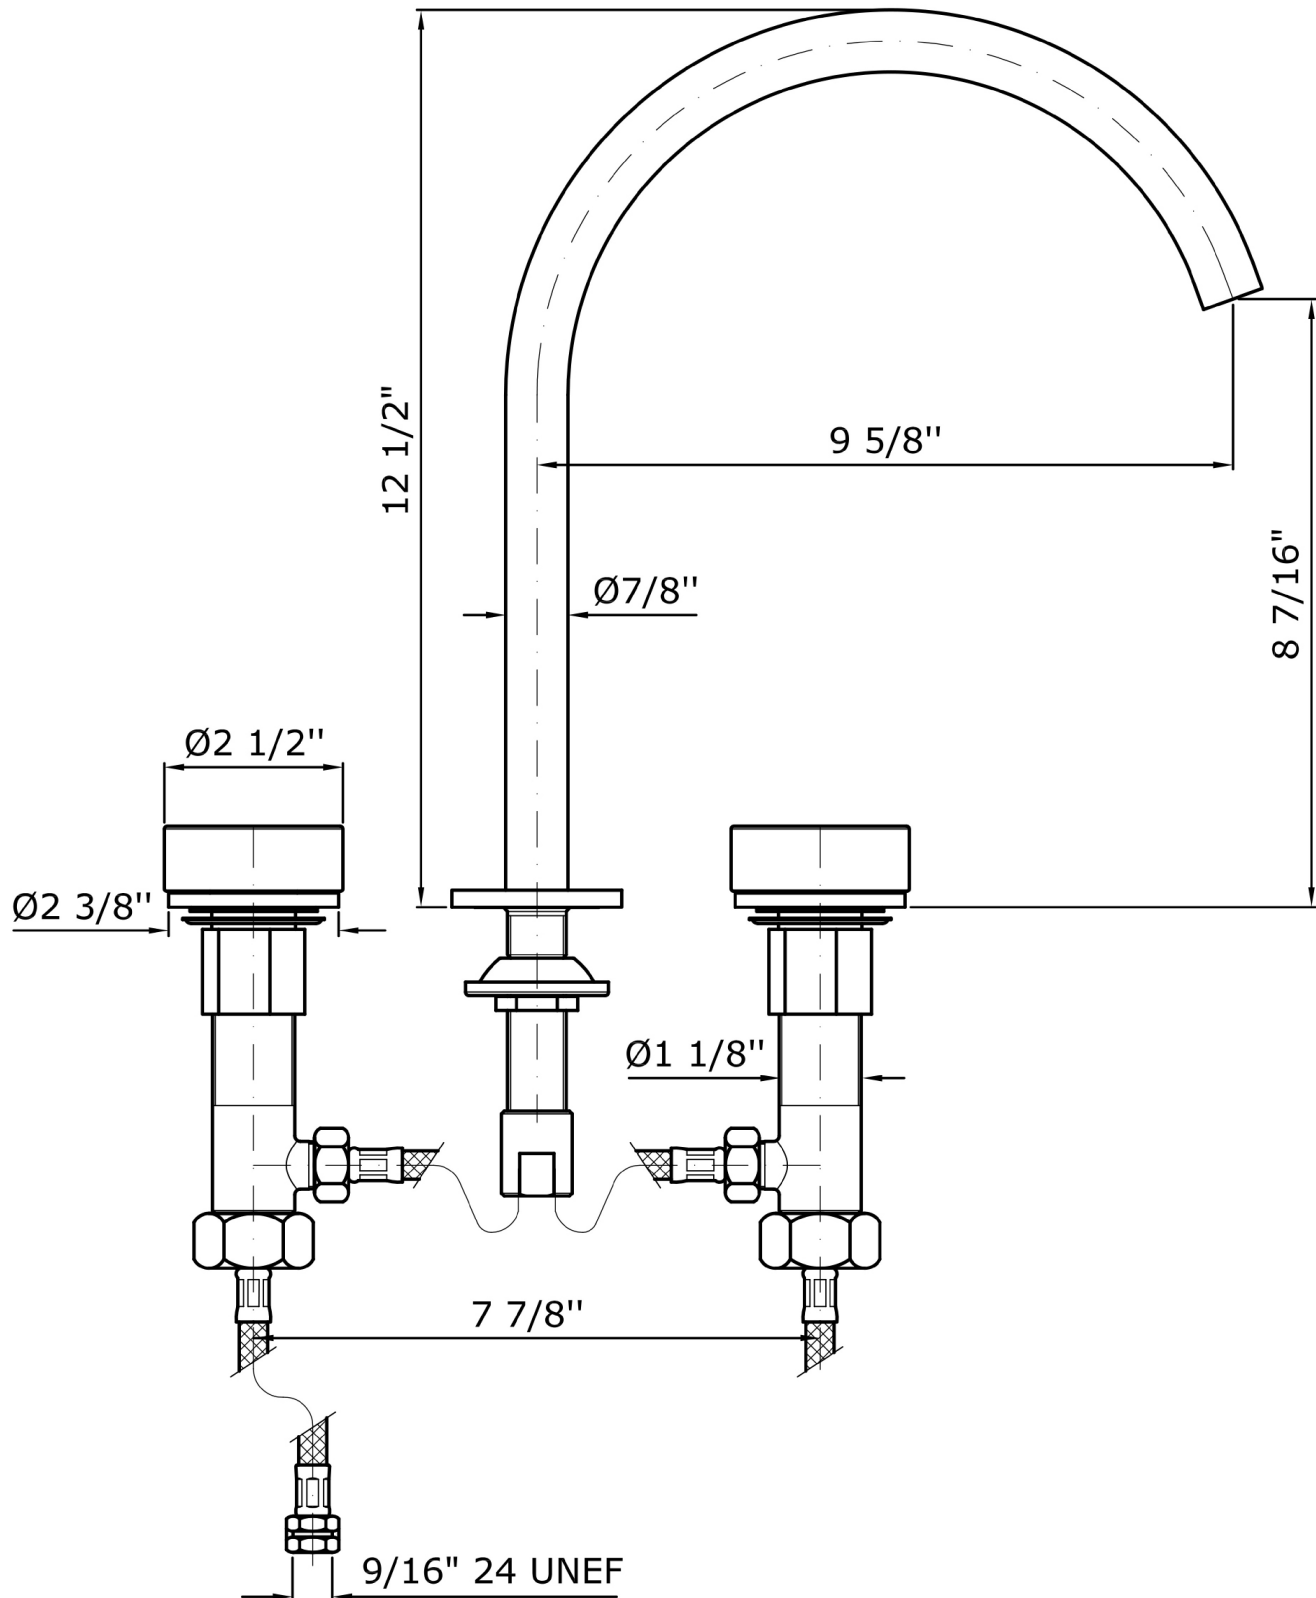

Brand ZUCCHETTI

n/a

ISY22

ZIS5341.1880N6 3 hole basin mixer. Noir doré marble handles.

3 hole basin mixer, aerator, flexible tails, swivel spout or lockable during installation. Without pop-up waste. Spout projection 9 5/8".

Noir doré marble handles.

Water flow restricted to: 1,2 GPM

Brand ZUCCHETTI

n/a

ISY22

ZIS5341.1880N6 Finishes

N6

Matt black

Note / Notes

ISY22

ZIS5341.1880N6 Overall Drawing

Brand ZUCCHETTI

n/a

ISY22

ZIS5341.1880N6 Weights and Sizes

| | | |
|-------------------------------|---------------|----------------|
| Weight (lb) | 1,80 (Kg) | 3,97 (lb) |
| Volume test (dc3) - (in3) | 11,01 (dc3) | 671,87 (in3) |
| h (mm) - (in) | 90,00 (mm) | 3,54 (in) |
| L1 (mm) - (in) | 335,00 (mm) | 13,19 (in) |
| L2 (mm) - (in) | 365,00 (mm) | 14,37 (in) |