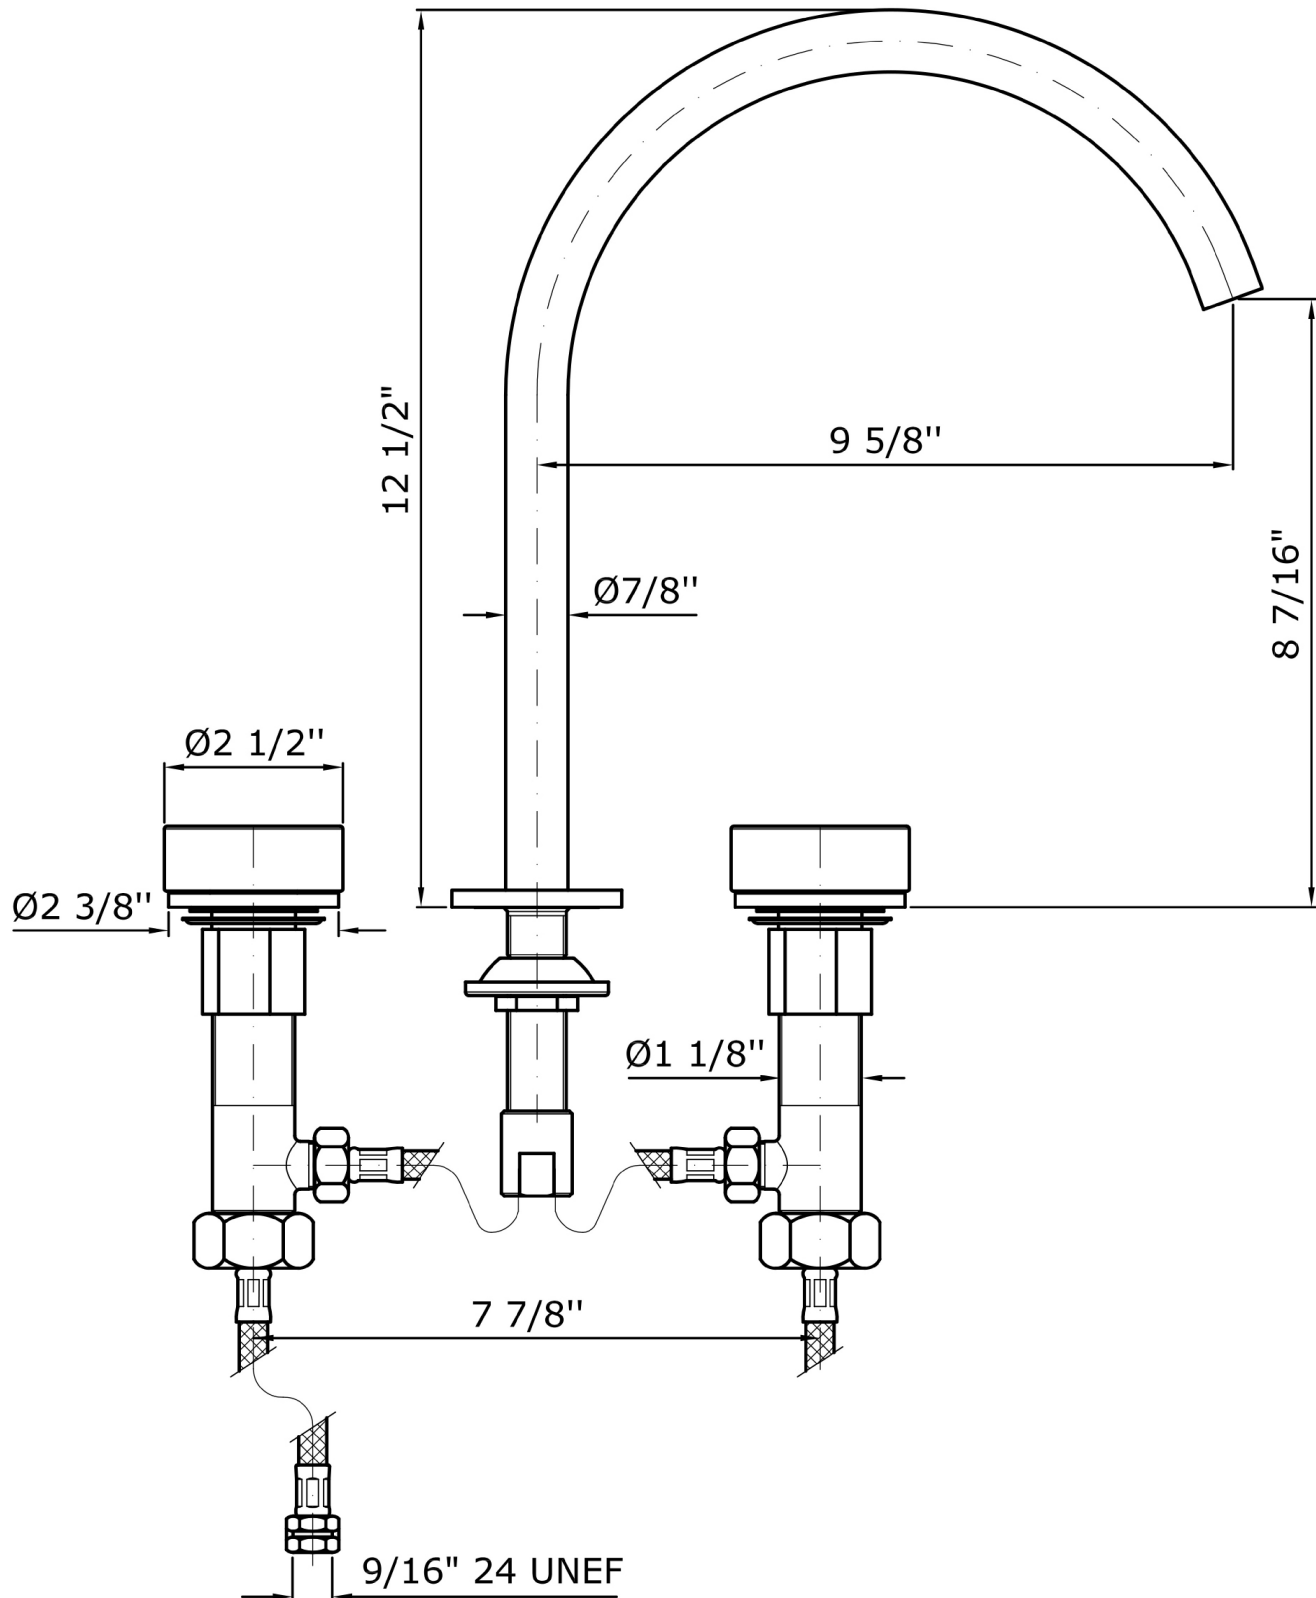

Brand ZUCCHETTI

n/a

ISY22

ZIS4341.195EP91 3 hole basin mixer. Calacatta gold marble handles.

3 hole basin mixer, aerator, flexible hoses, swivel spout or lockable during installation. Without pop-up waste.
Spout projection 9 5/8".
Calacatta gold marble handles.
Water flow restricted to: 1,2 GPM

Brand ZUCCHETTI

n/a

ISY22

ZIS4341.195EP91Finishes

P91

Brushed PVD Copper

Note / Notes

ISY22

ZIS4341.195EP910 Overall Drawing

Brand ZUCCHETTI

n/a

ISY22

ZIS4341.195EP91Weights and Sizes

Weight (lb)	1,80 (Kg)	3,97 (lb)
Volume test (dc3) - (in3)	11,01 (dc3)	671,87 (in3)
h (mm) - (in)	90,00 (mm)	3,54 (in)
L1 (mm) - (in)	335,00 (mm)	13,19 (in)
L2 (mm) - (in)	365,00 (mm)	14,37 (in)