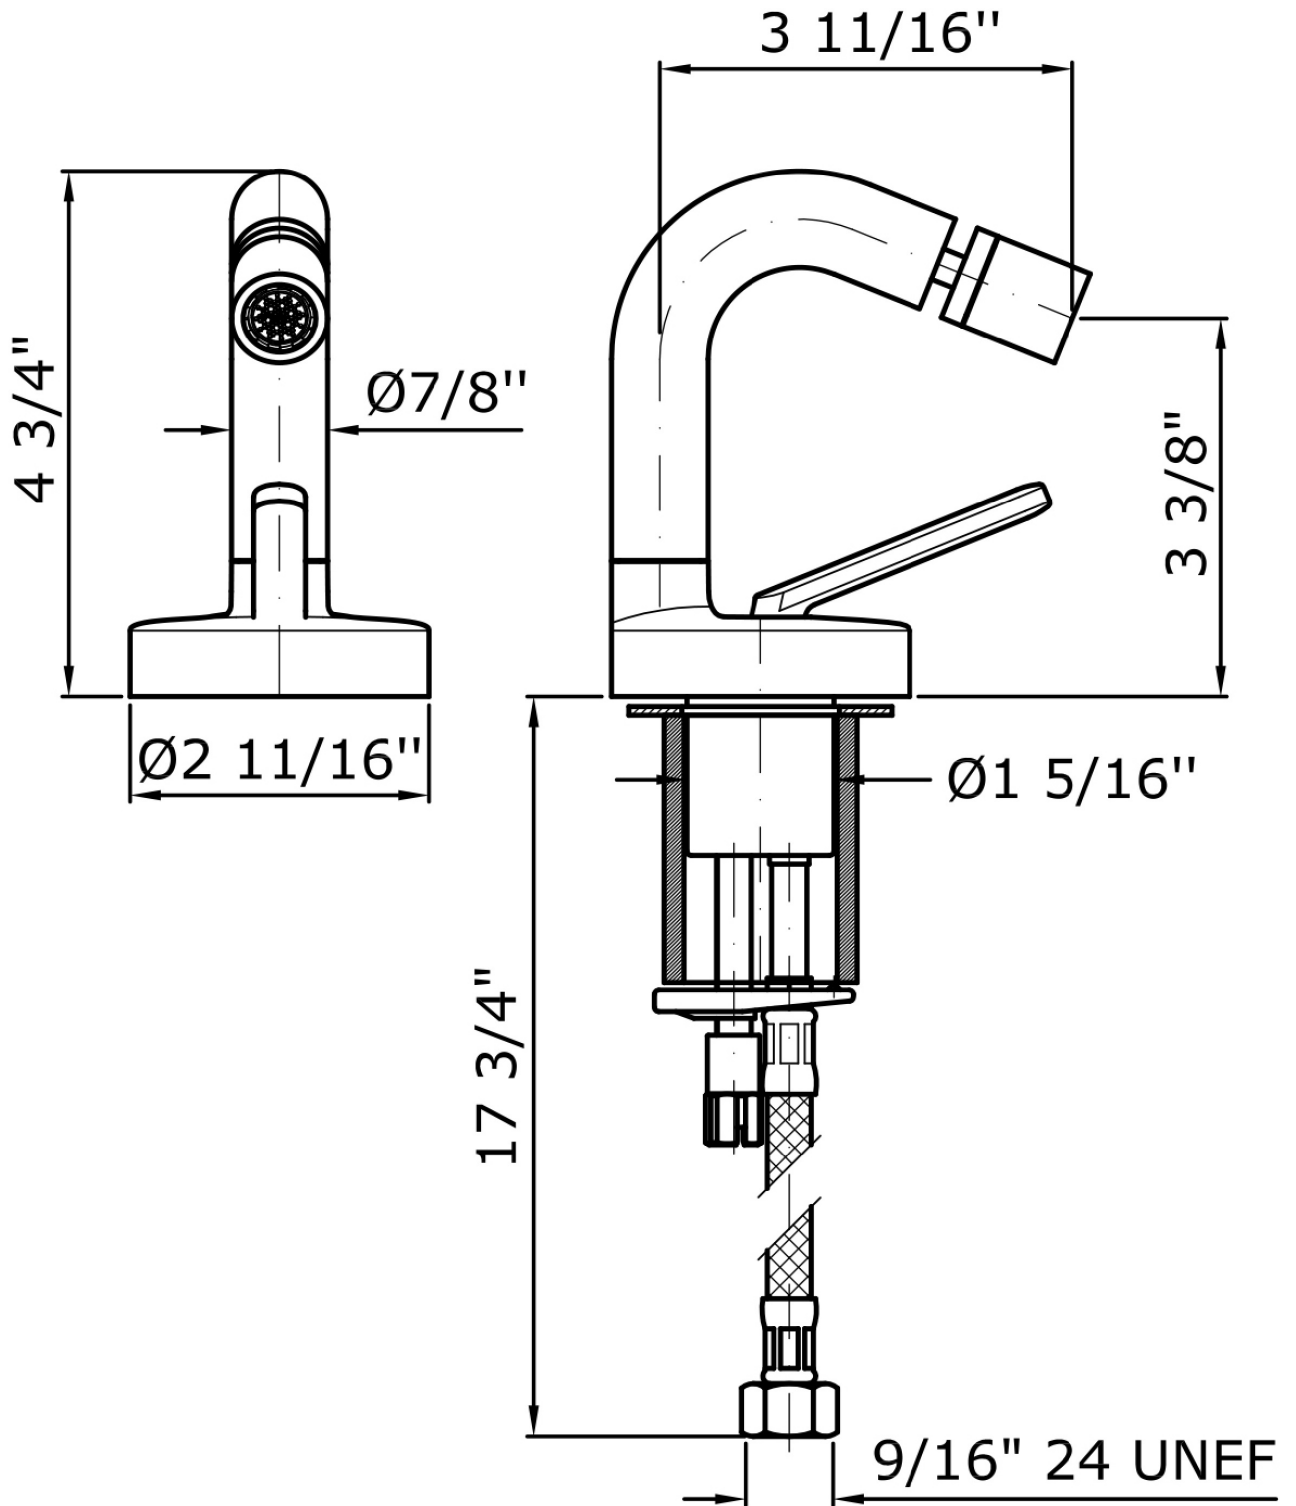

Brushed PVD Copper

P91

Note / Notes

ISY22

ZIS1366.1880 Overall Drawing

Brand ZUCCHETTI

n/a

ISY22

ZIS1366.1880 Weights and Sizes

Weight (lb)	1,70 (Kg)	3,75 (lb)
Volume test (dc3) - (in3)	7,43 (dc3)	453,41 (in3)
h (mm) - (in)	90,00 (mm)	3,54 (in)
L1 (mm) - (in)	250,00 (mm)	9,84 (in)
L2 (mm) - (in)	333,00 (mm)	13,11 (in)