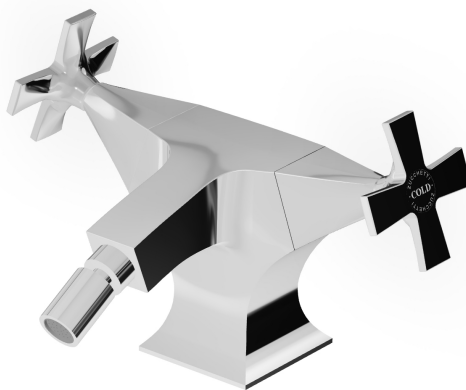

BELLAGIO

ZB1315

Monoforo bidet. / Single hole bidet mixer.

Monoforo bidet con aeratore, scarico da 1 ¼", flessibili di collegamento.
Water Saving - portata d'acqua uguale o inferiore a 6 l/min.

Single hole bidet mixer with aerator, 1 ¼" pop-up waste, flexible tails.
Water Saving - water flow rate of 6 l/min or less.

BELLAGIO

ZB1315

Finiture / Finishes

Cromo / Chrome

C8

Nickel Lucido / Polished Nickel

C40

Oro / Gold