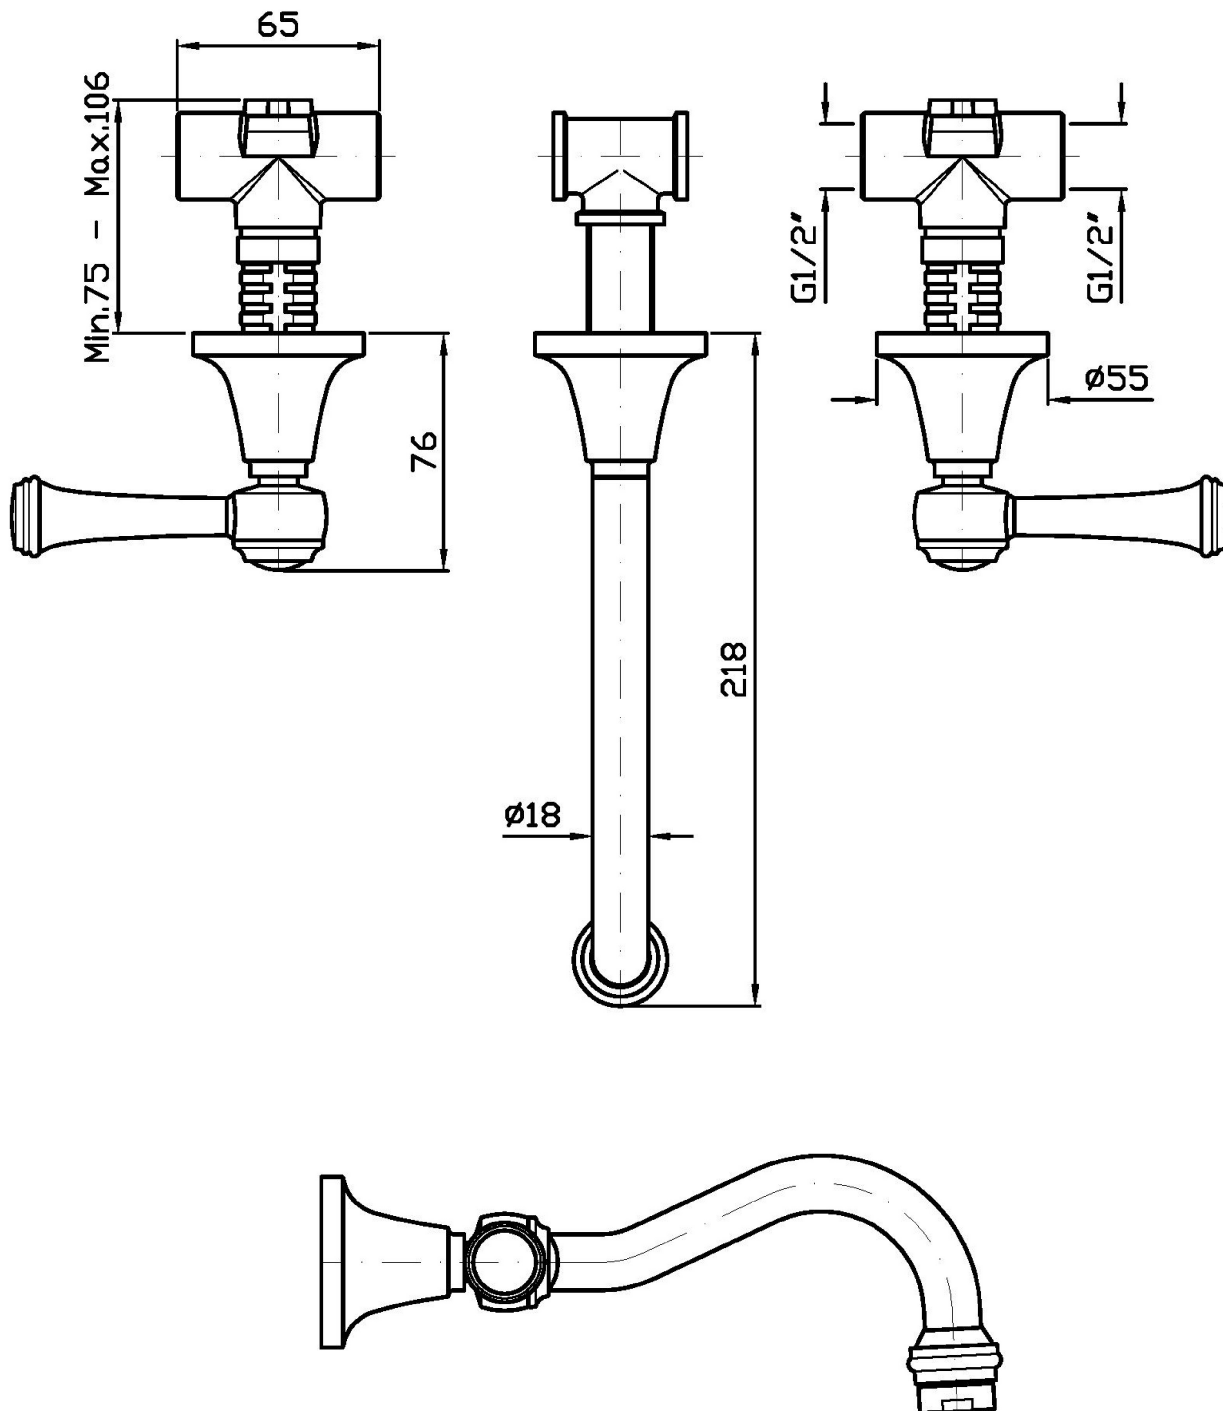

AGORÀ

ZAL672

Disegno Complessivo / Overall Drawing