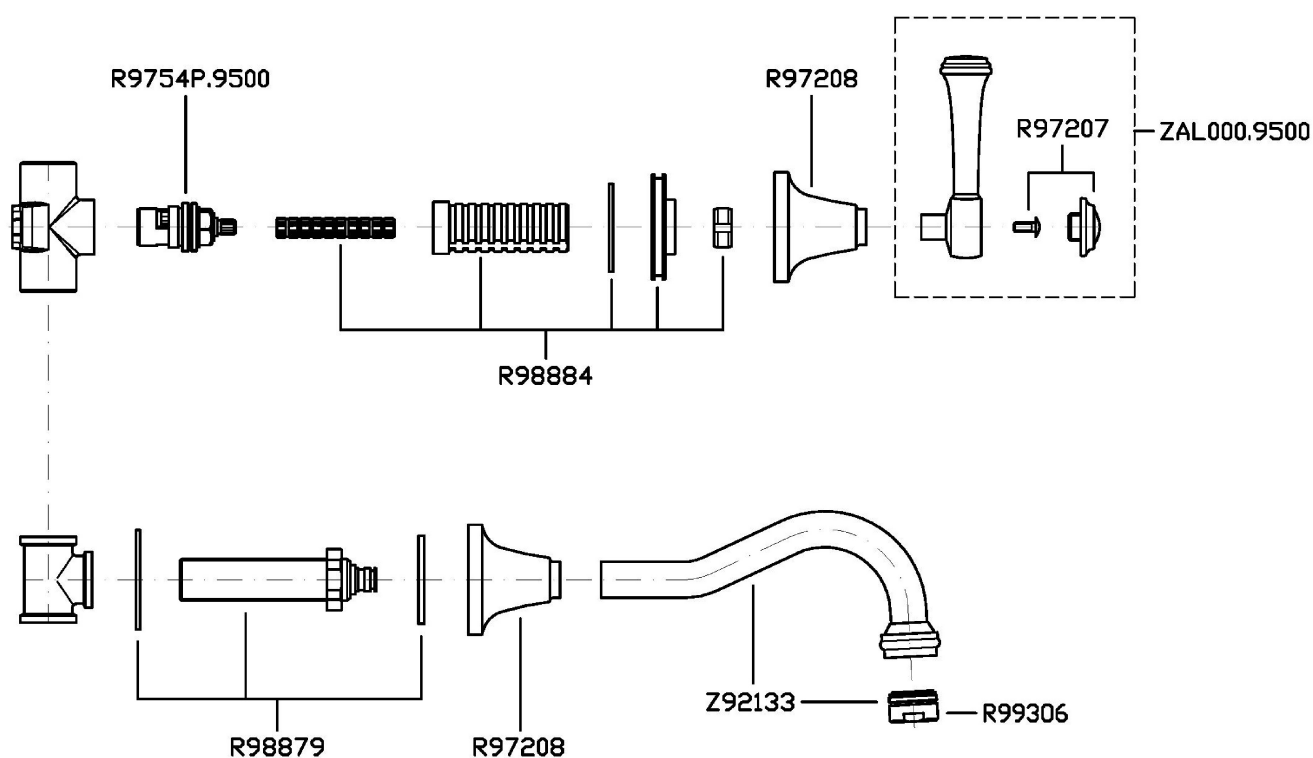

AGORÀ

ZAL672

Esplosi / Exploded