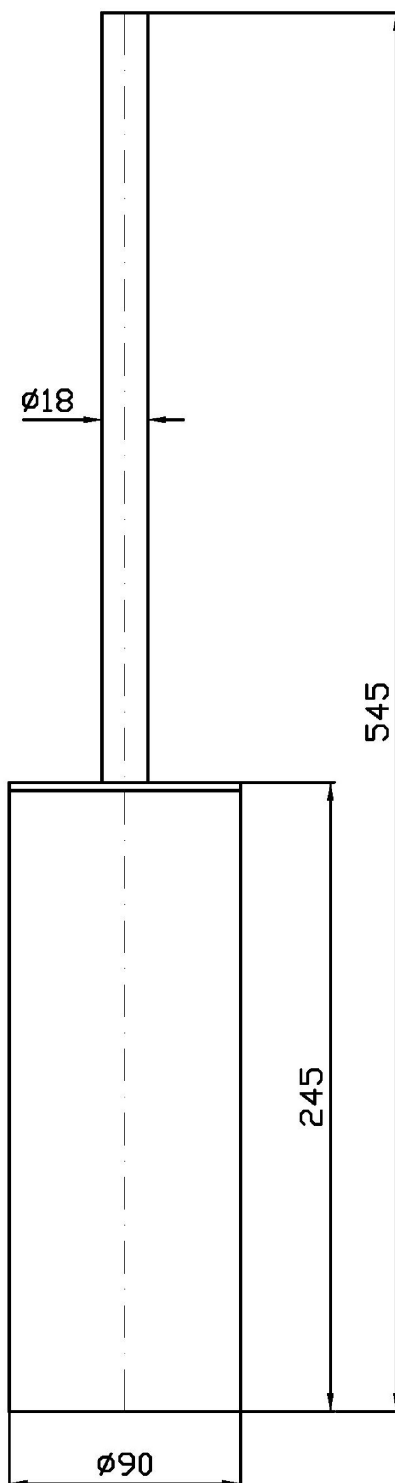

ON

ZAD555

Disegno Complessivo / Overall Drawing