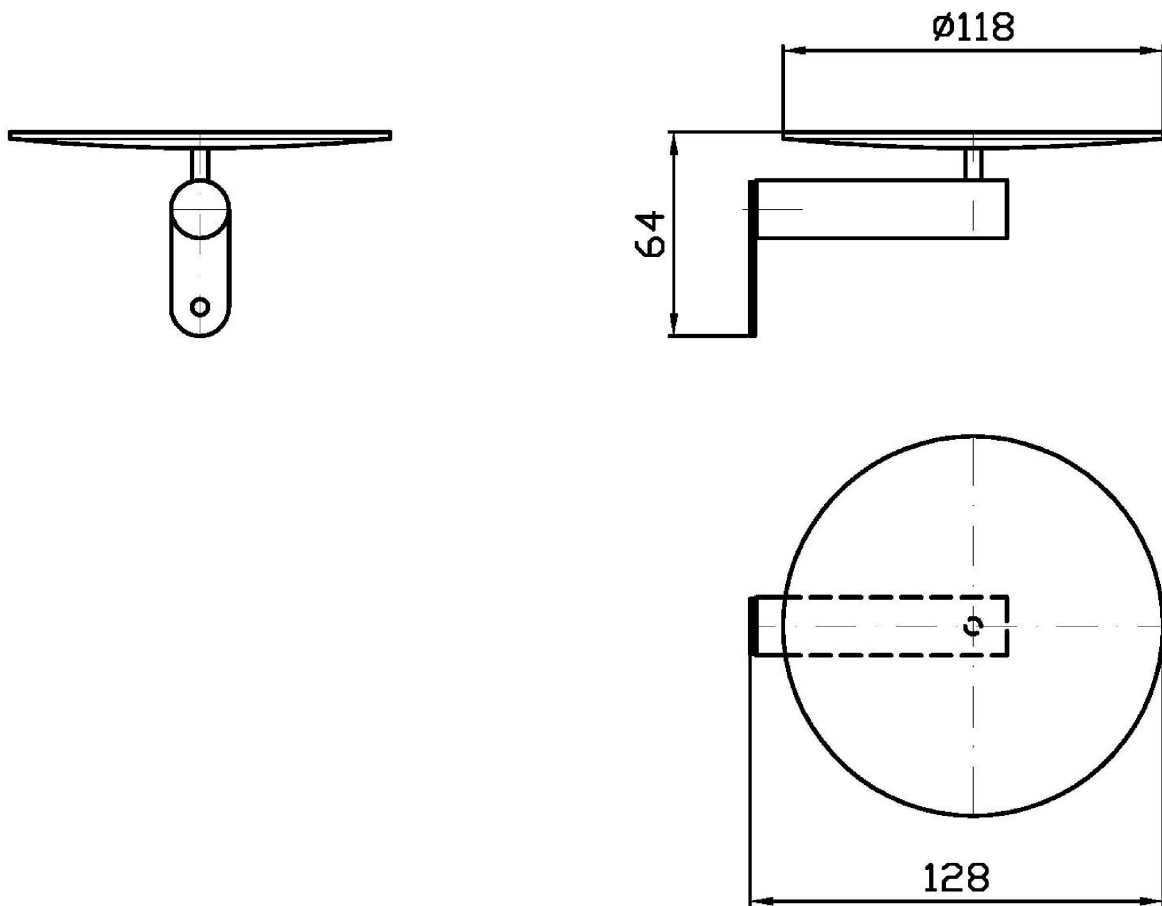

## ON

**ZAD510****Pesi e Misure / Weights and Sizes**

Peso ( Kg ) Weight ( lb )	0,45 ( Kg )	0,99 ( lb )
Volume test ( dc3 ) - ( in3 )	2,00 ( dc3 )	122,05 ( in3 )
h ( mm ) - ( in )	70,00 ( mm )	2,76 ( in )
L1 ( mm ) - ( in )	120,00 ( mm )	4,72 ( in )
L2 ( mm ) - ( in )	240,00 ( mm )	9,45 ( in )