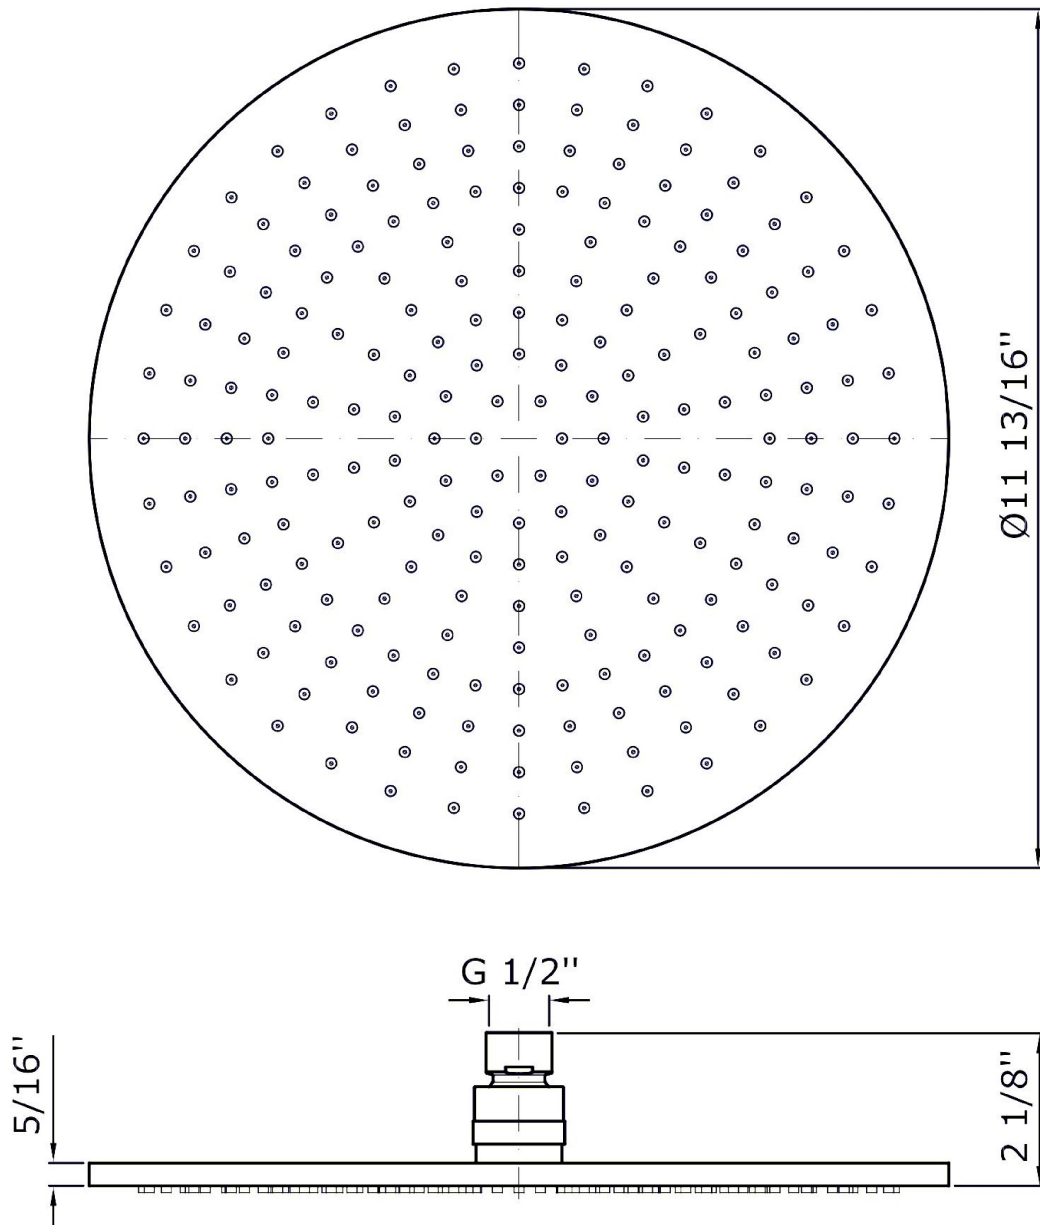

SHOWER

Z94266.1900 Overall Drawing