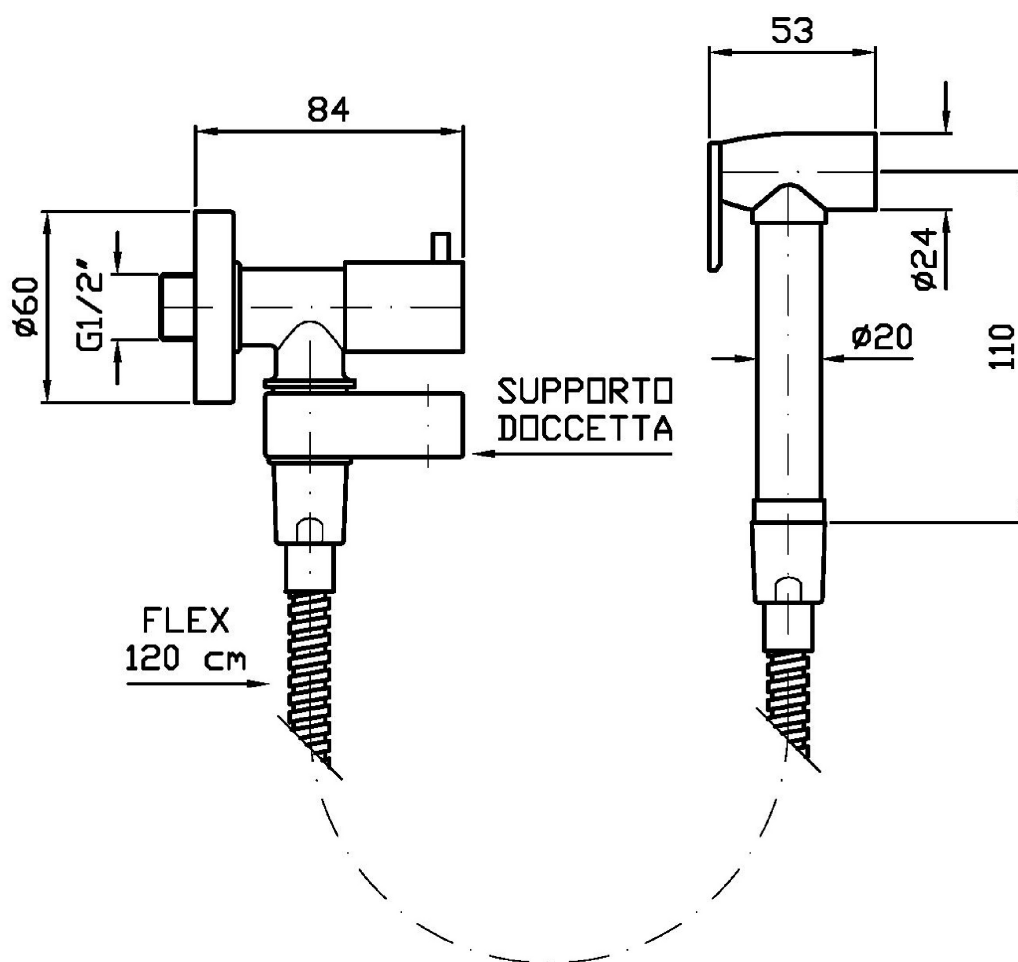

MISCELLANEOUS

Z93994

Rubinetto shut-off. / Shut-off valve.

Rubinetto shut-off da 1/2" con appendidoccia integrato, doccetta con pulsante, flessibile da 1200 mm.

1/2" shut-off valve with handshower support, handspray with on/off button and shower hose 1200 mm.

V8

Matt mirto / Matt mirto

Note / Notes

MISCELLANEOUS

Z93994

Disegno Complessivo / Overall Drawing

MISCELLANEOUS

Z93994 Portate / Flowrates (lt/min)

PRESSIONE PRESSURE	1 BAR	2 BAR	3 BAR	4 BAR	5 BAR
P1 DOCCETTA HANDSHOWER	1,5	3	5	6,5	8
P2					
P3					
P4					
P5					

MISCELLANEOUS

Z93994 Pesi e Misure / Weights and Sizes

Peso (Kg) Weight (lb)	1,15 (Kg)	2,54 (lb)
Volume test (dc3) - (in3)	4,42 (dc3)	269,48 (in3)
h (mm) - (in)	120,00 (mm)	4,72 (in)
L1 (mm) - (in)	160,00 (mm)	6,30 (in)
L2 (mm) - (in)	230,00 (mm)	9,06 (in)