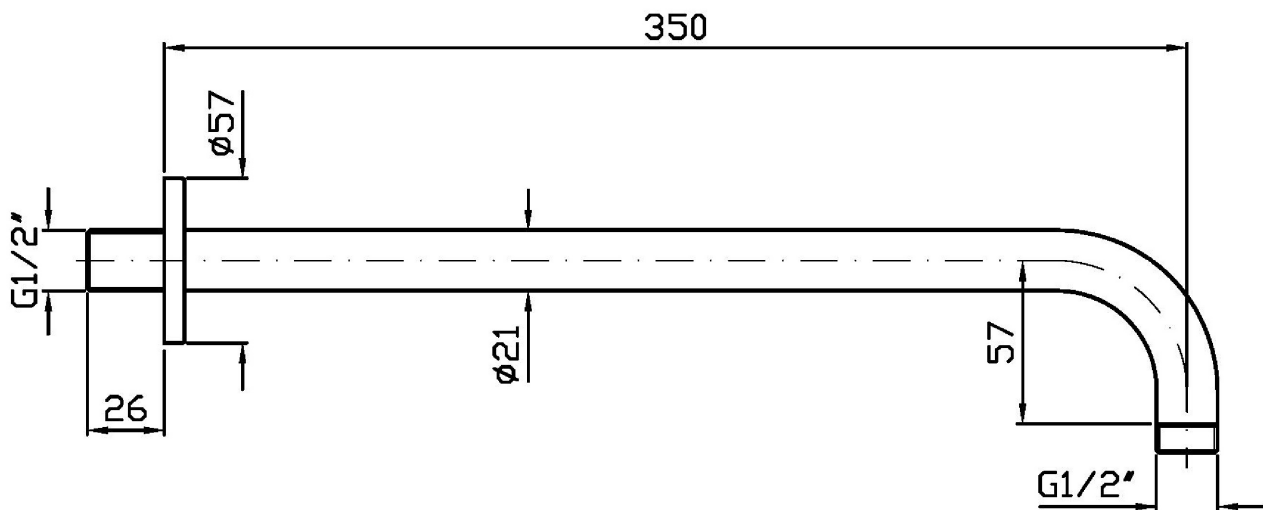

## SHOWER

Z93027

Braccio doccia a parete. / Wall mounted shower arm.

Braccio doccia a parete. Lunghezza 350 mm.

Wall mounted shower arm. Length 350 mm.

## SHOWER

**Z93027****Pesi e Misure / Weights and Sizes**

Peso ( Kg ) Weight ( lb )	0,53 ( Kg )	1,16 ( lb )
Volume test ( dc3 ) - ( in3 )	3,97 ( dc3 )	242,26 ( in3 )
h ( mm ) - ( in )	90,00 ( mm )	3,54 ( in )
L1 ( mm ) - ( in )	100,00 ( mm )	3,94 ( in )
L2 ( mm ) - ( in )	440,00 ( mm )	17,32 ( in )