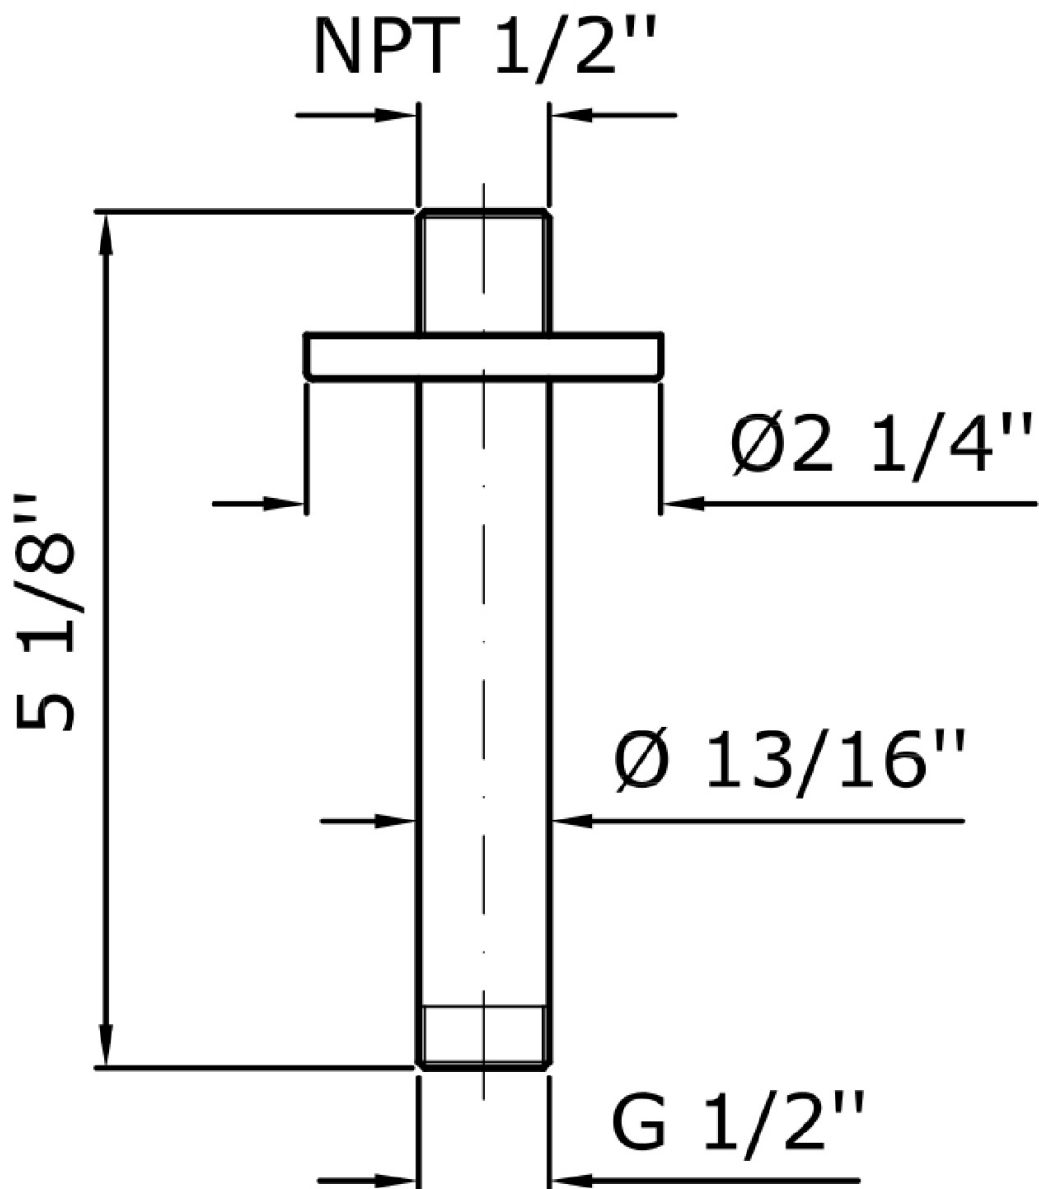

SHOWER

Z93026.1900 Overall Drawing