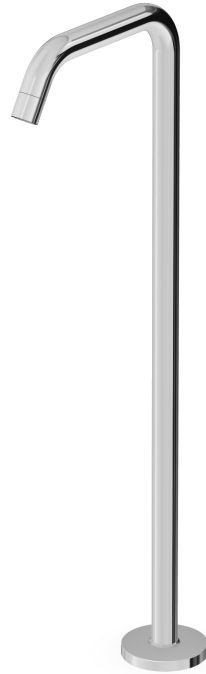

Marchio / Brand ZUCCHETTI

Classe / Class WW

ISY22

Z92032

Bocca vasca free standing. / Free standing bath spout.

Bocca erogazione per vasca free standing.

Free standing bath spout.

R99672

Parte incasso. / Built-in part.

ISY22

Z92032

Finiture / Finishes

Cromo / Chrome

C3

Nickel Spazzolato / Brushed Nickel

C50

Metal Black / Metal Black

C51

Metal Black spazzolato / Brushed Metal Black

W1

Bianco Opaco Goffrato / Embossed Matt White

N1

Nero Opaco Goffrato / Embossed Matt Black

N6

Nero opaco / Matt black

P21

PVD brushed chocolate / PVD brushed chocolate

P31

Brushed PVD British gold / Brushed PVD British gold

P91

Brushed PVD Copper / Brushed PVD Copper

Note / Notes